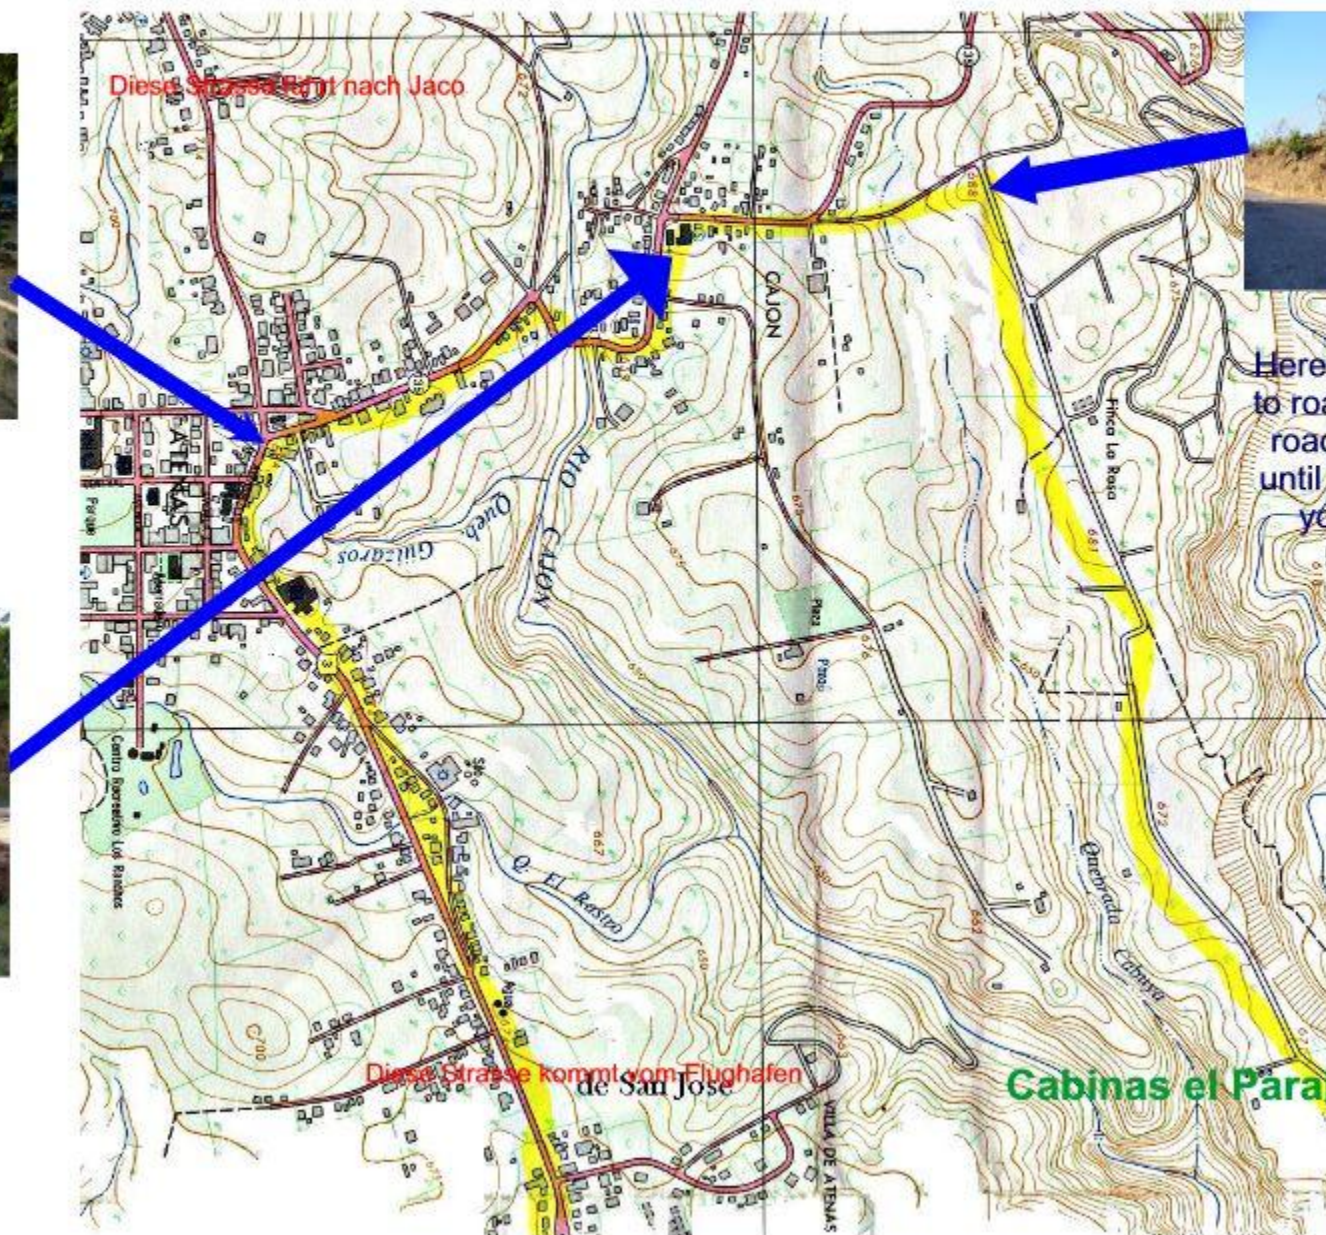

From the airport you take, the Panamericana direction to San Ramon (ask about direction at the car rental agency if necessary).
 By 11 kilometers you take the exit "Atenas-Jaco" and proceeds left over the bridge. 14km until Atenas. At the beginning of Atenas, a gas station comes right hand. After 100 m, before the traffic light, you turn right in direction of Palmares and then follow the below-mentioned plan. Our phone number: 24 46 71 42

Here by the light you turn right, direction to Palmares

Here you turn right in direction of Palmares

Here you turn again right to road "Calle Mimi" (dirt road) and drive 1.8km until a white gate. There you beep the horn.